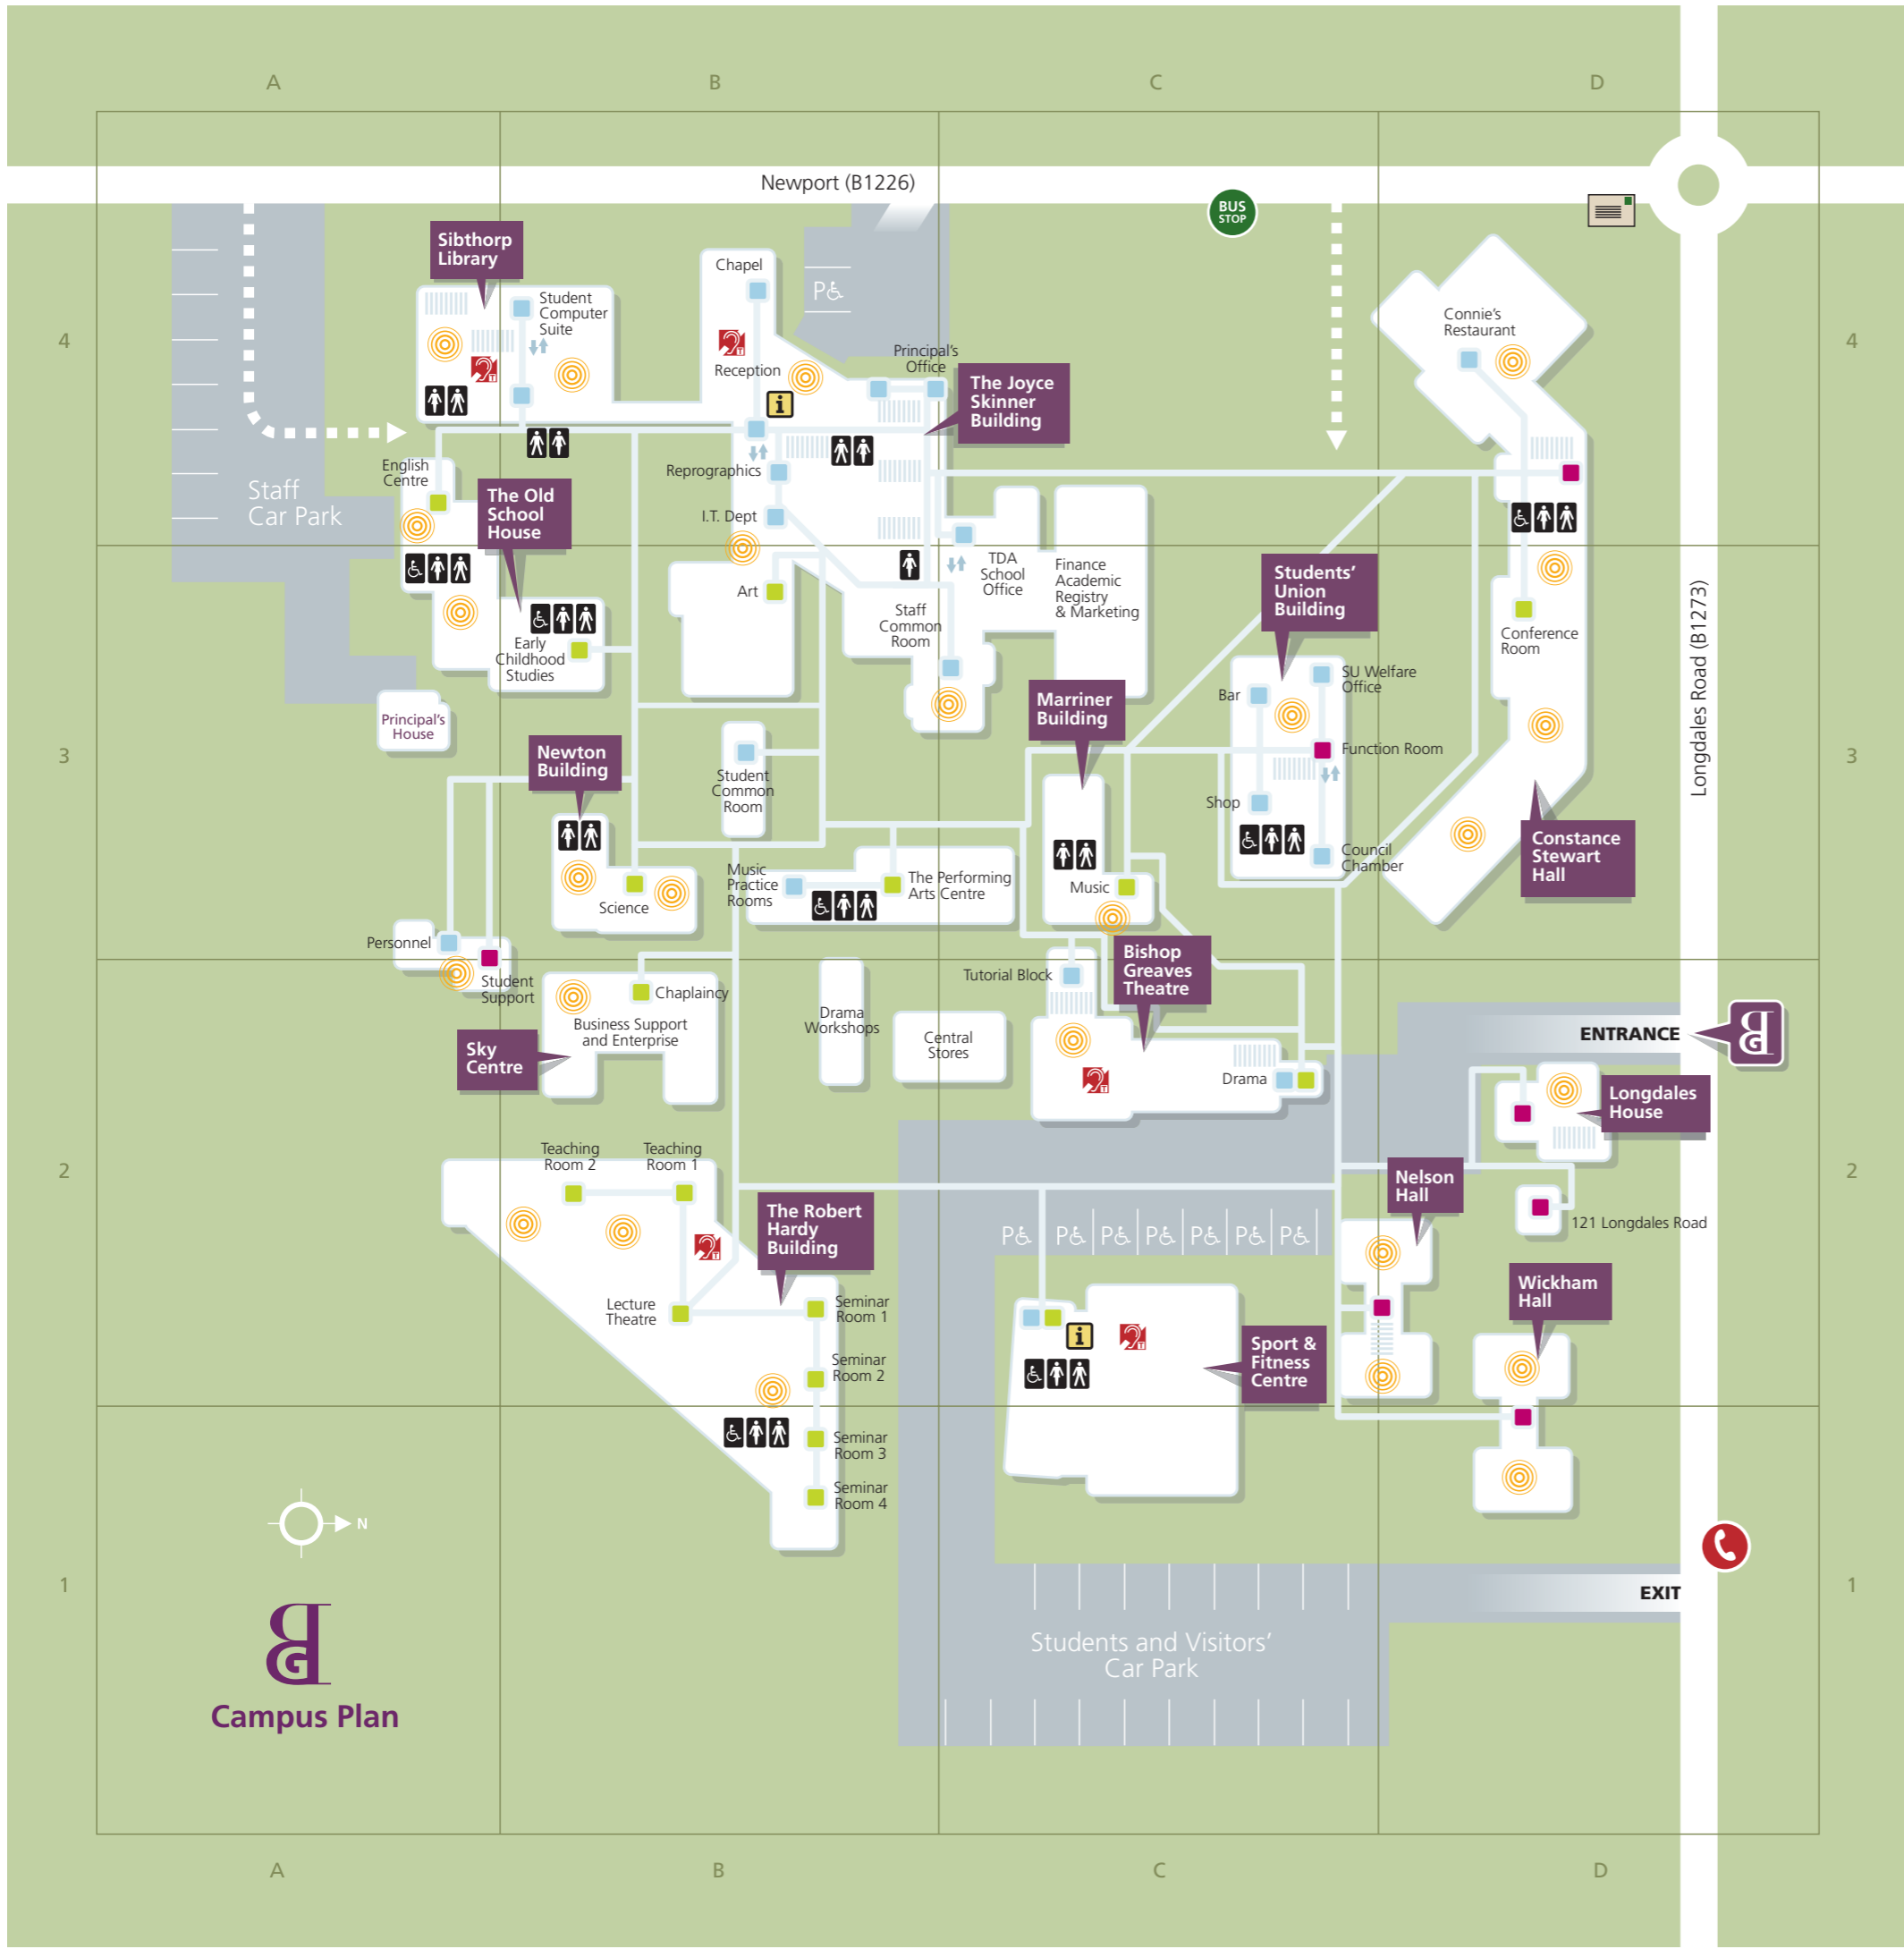

JOURNEY DISTANCES BY ROAD

BY ROAD: Join the A46 Lincoln by-pass and follow signs for Lincoln North. At the roundabout with the A15, head towards the city centre along Risholme Road to the first roundabout and turn left, taking the first exit into Longdales Road. The entrance to the visitors and student car park is approximately 100 metres on the right.

BY RAIL: Lincoln Station is approximately a 10 minute taxi ride away.

USEFUL WEBSITES ARE:
www.gner.co.uk for rail information
 and www.lincsinterconnect.com for bus timetables.

- KEY**
- Facilities & Administration
 - Welfare & Accommodation
 - Teaching Rooms
 - Pedestrian Access to Campus
 - Wi-Fi
 - ▬ Main Stairs
 - ▬ Stairs within the same floor
 - ⇄ Main Disabled Lifts
 - ⇄ Disabled Lift within same floor
 - Ⓜ Induction Loop
 - ♂ Ladies Toilet
 - ♀ Gents Toilet
 - ♿ Disabled Toilet
 - P& Disabled Car Parking
 - i Information Point
 - ☎ Public Telephone
 - ✉ Post Box
 - BUS STOP Bus Stop