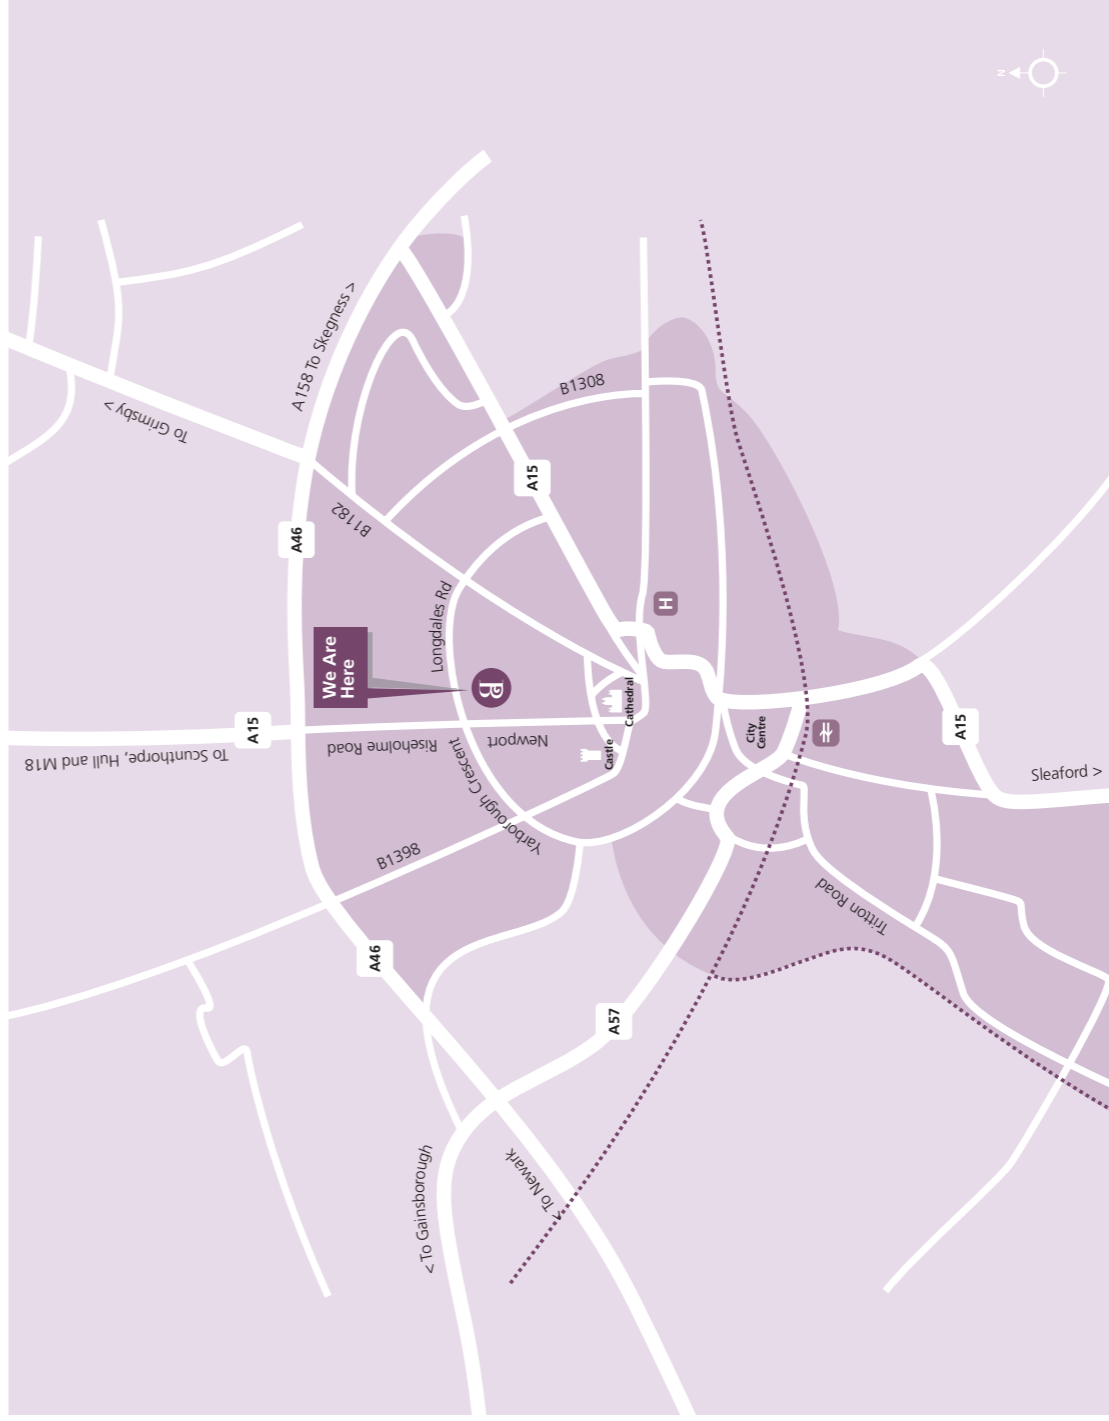

The University College has endeavoured to ensure the accuracy of the information included in this map at the time of publication. It is, however, issued primarily as a guide to visitors.

BISHOP GROSSETESTE UNIVERSITY COLLEGE LINCOLN

Arrange a visit

We are always willing to show you around at a time convenient for you

Write

The Academic Registry, Bishop Grosseteste University College Lincoln, LN1 3DY

JOURNEY DISTANCES BY ROAD

- Hull – 45 miles
- Leeds – 75 miles
- Leicester – 53 miles
- London – 145 miles
- Nottingham – 38 miles
- Sheffield – 55 miles
- York – 70 miles

JOURNEY TIMES BY RAIL

- Birmingham – 2 hrs 10 mins
- Leicester – 1 hr 45 mins
- London (Kings Cross) – 2 hrs
- Nottingham – 1 hr
- Manchester – 2 hrs 30 min
- Sheffield – 1 hr 15 mins
- York – 1 hr 30 mins

JOURNEY DISTANCES BY ROAD

BY ROAD: Join the A46 Lincoln by-pass and follow signs for Lincoln North. At the roundabout with the A15, head towards the city centre along Risholme Road to the first roundabout and turn left, taking the first exit into Longdales Road. The entrance to the visitors and student car park is approximately 100 metres on the right.