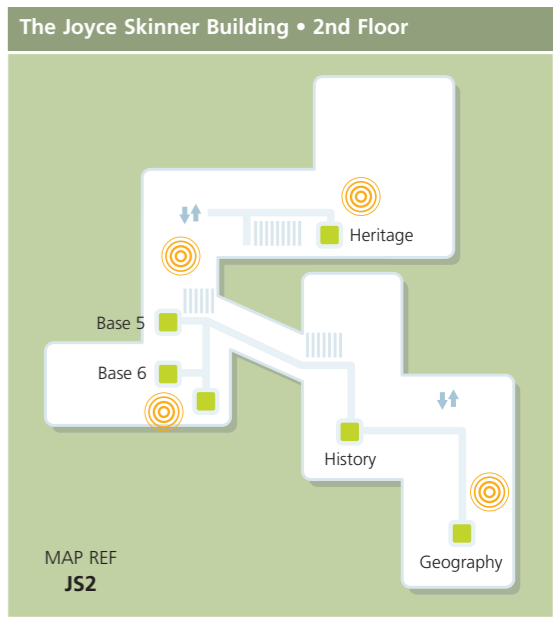

1. **KEY**
2. Facilities & Administration
   - Welfare & Accommodation
   - Teaching Rooms
   - Pedestrian Access to Campus
   - Wi-Fi
   - ▬ Main Stairs
   - ▬ Stairs within the same floor
   - ⇄ Main Disabled Lifts
   - ⇄ Disabled Lift within same floor
   - Ⓜ Induction Loop
   - ♂ Ladies Toilet
   - ♀ Gents Toilet
   - ♿ Disabled Toilet
   - P& Disabled Car Parking
   - i Information Point
   - ☎ Public Telephone
   - ✉ Post Box
   - BUS STOP Bus Stop

LOCATION FINDER

Academic Registry	C3	Heritage	JS2	Seminar Room 3	B1
Art	B3	History	JS2	Seminar Room 4	B1
Base 2	JS1	I.T. Dept	B4	Sibthorp Library	A4
Base 3	JS1	Lecture Theatre	B2	Skills Test Centre	JS1
Base 4	JS1	Longdales House	D2	Sport & Fitness Centre	C2
Base 5	JS2	Main Campus Entrance	D2	Staff Car Park	A4
Base 6	JS2	Main Entrance	B4	Staff Common Room	B3
Bishop Greaves Theatre	C2	Marriner Building	C3	Student Common Room	B3
Business Support & Enterprise	B2	Maths	JS1	Student Support	A2
Central Stores	B2	Music Practice Rooms	B3	Students' Union Bar	C3
Chapel	B4	Music	C3	Student Computer Suite	B4
Connie's Restaurant	D4	Nelson Hall	D2	Students' Union Building	C3
Shop	C3	Newton Building	B3	Student & Visitors' Car Park	C1
Conference Room	D3	Partnership Office	JS1	SU Welfare Office	C3
Constance Stewart Hall	D3/D4	Personnel	A3	Teaching Rooms 1 & 2	B2
Council Chamber	C3	Principal's House	A3	The Joyce Skinner Building	B4/C4
Drama Workshops	B3	Principal's Office	B4	Building	B4/C4
Drama	C2	Reception	B4	The Old School House	B3
Early Childhood Studies	B3	Religious Studies/Theology	JS1	The Performing Arts Centre	B3
English Centre	A4	Reprographics	B4	The Robert Hardy Building	B2
Finance	C3	Science	B3	Tutorial Block	C2
Function Room	C3	Seminar Room 1	B2	Wickham Hall	D2
Geography	JS2	Seminar Room 2	B2		

All Information is correct at time of press, November 2007