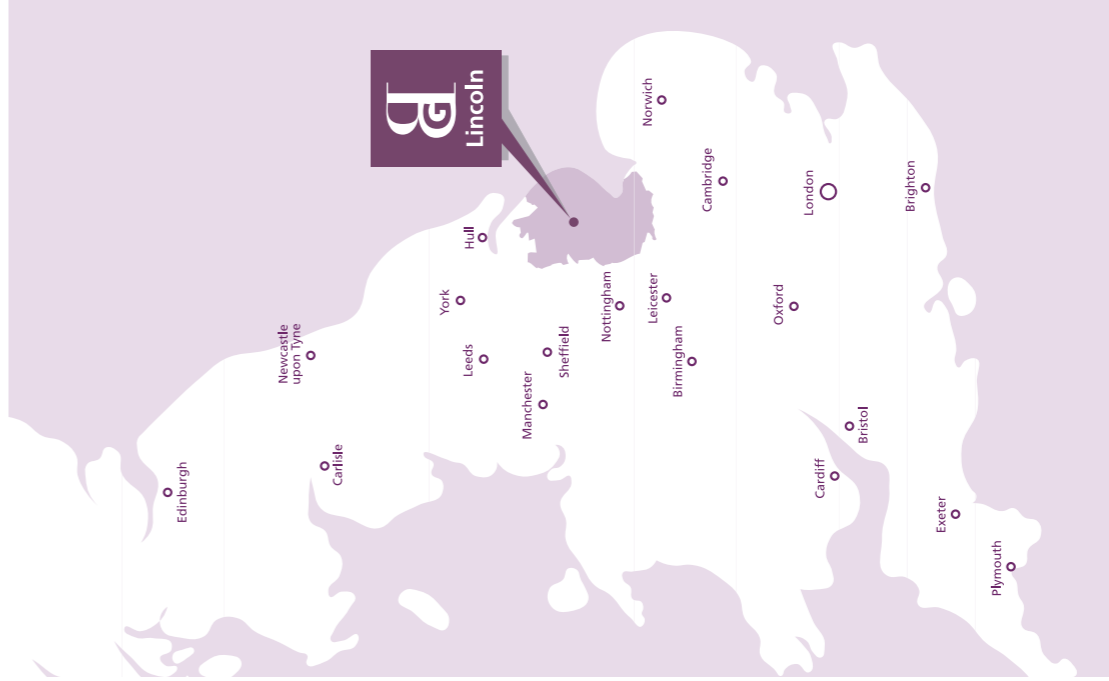

Arrange a visit

We are always willing to show you around at a time convenient for you

Write

The Academic Registry, Bishop Grosseteste University College Lincoln, LN1 3DY

JOURNEY DISTANCES BY ROAD

- Hull – 45 miles
- Leeds – 75 miles
- Leicester – 53 miles
- London – 145 miles
- Nottingham – 38 miles
- Sheffield – 55 miles
- York – 70 miles

JOURNEY TIMES BY RAIL

- Birmingham – 2 hrs 10 mins
- Leicester – 1 hr 45 mins
- London (Kings Cross) – 2 hrs
- Nottingham – 1 hr
- Manchester – 2 hrs 30 min
- Sheffield – 1 hr 15 mins
- York – 1 hr 30 mins

JOURNEY DISTANCES BY ROAD

BY ROAD: Join the A46 Lincoln by-pass and follow signs for Lincoln North. At the roundabout with the A15, head towards the city centre along Risholme Road to the first roundabout and turn left, taking the first exit into Longdales Road. The entrance to the visitors and student car park is approximately 100 metres on the right.