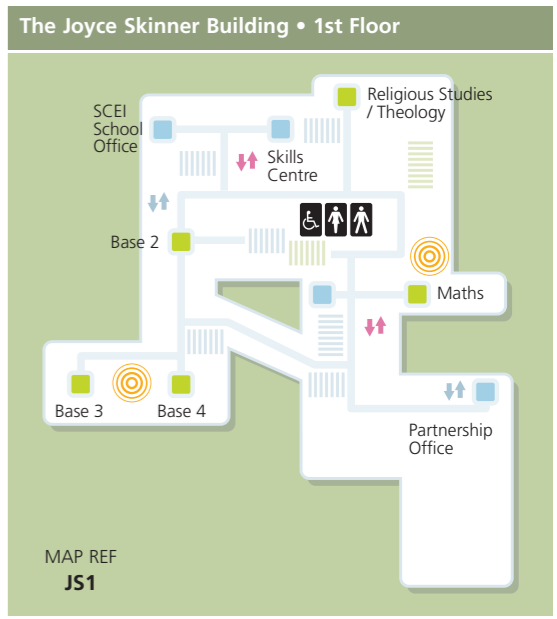

1. **KEY**
2. Facilities & Administration
   - Welfare & Accommodation
   - Teaching Rooms
   - Pedestrian Access to Campus
   - Wi-Fi
   - ▬ Main Stairs
   - ▬ Stairs within the same floor
   - ⇄ Main Disabled Lifts
   - ⇄ Disabled Lift within same floor
   - Ⓜ Induction Loop
   - ♂ Ladies Toilet
   - ♀ Gents Toilet
   - ♿ Disabled Toilet
   - P& Disabled Car Parking
   - i Information Point
   - ☎ Public Telephone
   - ✉ Post Box
   - BUS STOP Bus Stop

LOCATION FINDER

Academic Registry	C3	Heritage	JS2	Seminar Room 3	B1
Art	B3	History	JS2	Seminar Room 4	B1
Base 2	JS1	I.T. Dept	B4	Sibthorp Library	A4
Base 3	JS1	Lecture Theatre	B2	Skills Test Centre	JS1
Base 4	JS1	Longdales House	D2	Sport & Fitness Centre	C2
Base 5	JS2	Main Campus Entrance	D2	Staff Car Park	A4
Base 6	JS2	Main Entrance	B4	Staff Common Room	B3
Bishop Greaves Theatre	C2	Marriner Building	C3	Student Common Room	B3
Business Support & Enterprise	B2	Maths	JS1	Student Support	A2
Central Stores	B2	Music Practice Rooms	B3	Students' Union Bar	C3
Chapel	B4	Music	C3	Student Computer Suite	B4
Connie's Restaurant	D4	Nelson Hall	D2	Students' Union Building	C3
Shop	C3	Newton Building	B3	Student & Visitors' Car Park	C1
Conference Room	D3	Partnership Office	JS1	SU Welfare Office	C3
Constance Stewart Hall	D3/D4	Personnel	A3	Teaching Rooms 1 & 2	B2
Council Chamber	C3	Principal's House	A3	The Joyce Skinner Building	B4/C4
Drama Workshops	B3	Principal's Office	B4	Building	B4/C4
Drama	C2	Reception	B4	The Old School House	B3
Early Childhood Studies	B3	Religious Studies/Theology	JS1	The Performing Arts Centre	B3
English Centre	A4	Reprographics	B4	The Robert Hardy Building	B2
Finance	C3	Science	B3	Tutorial Block	C2
Function Room	C3	Seminar Room 1	B2	Wickham Hall	D2
Geography	JS2	Seminar Room 2	B2		

All Information is correct at time of press, November 2007